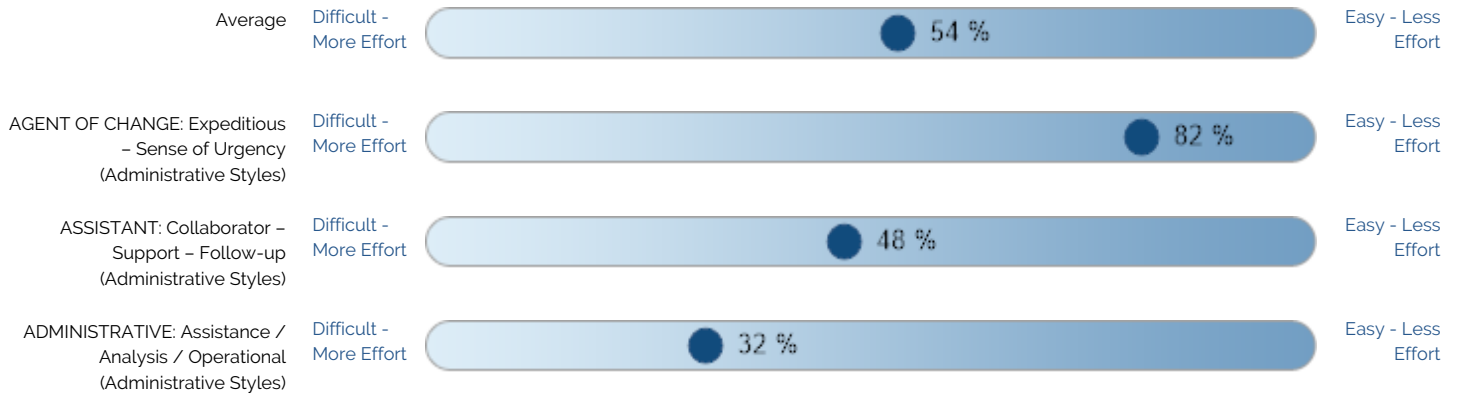

Gabriela Oliveira (Natural PS: 26 100 22 52 13)